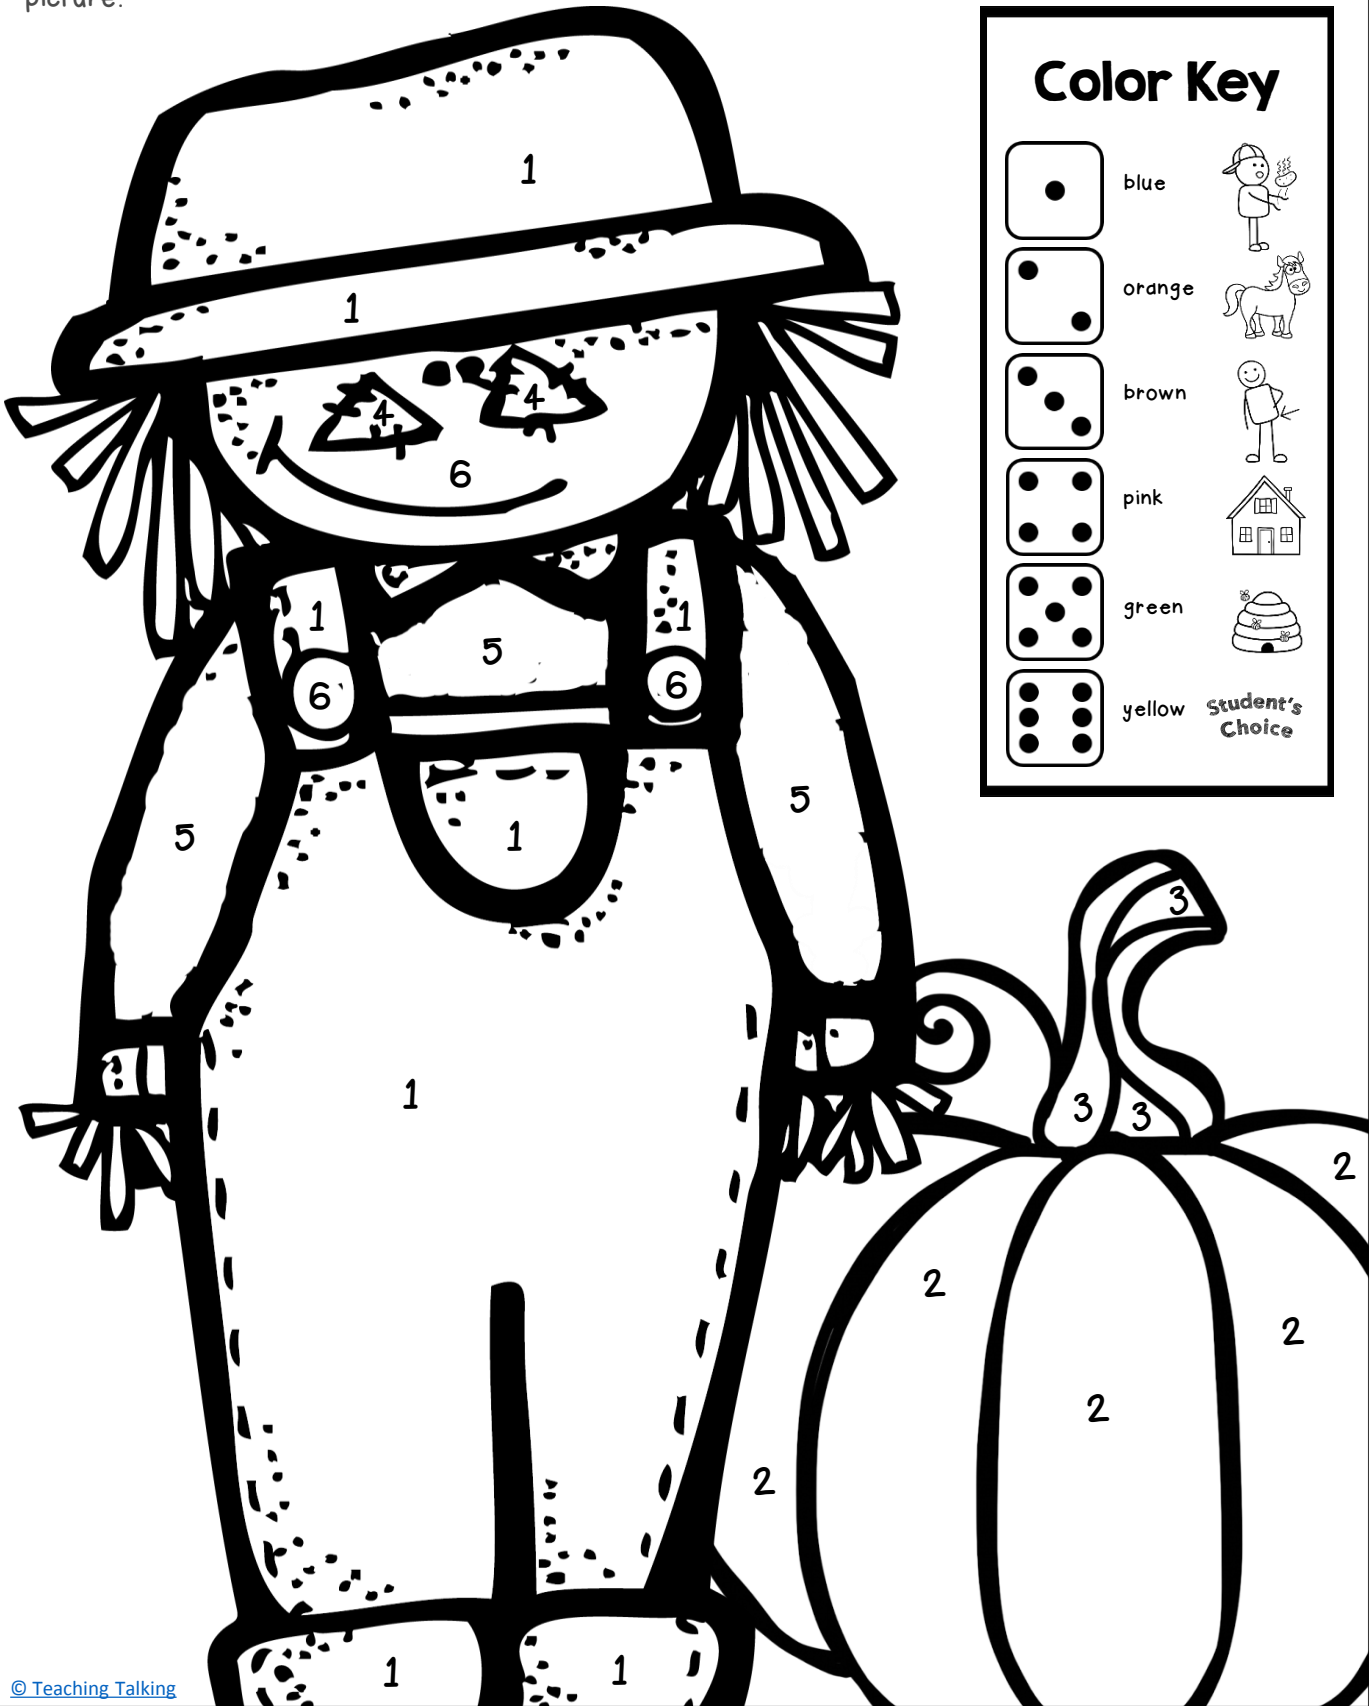

# Roll, Say, and Color /h/

Roll the die and find your target word on the key. Say your target word and color an area on the picture.